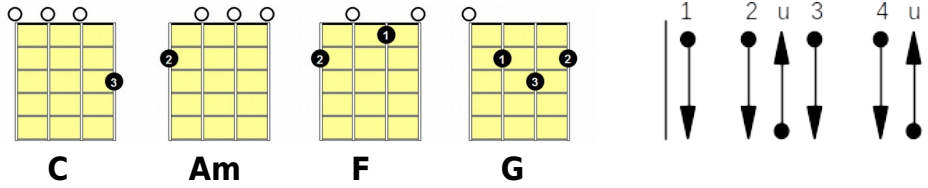

Stand by me

Ben E. King

Akkordreihenfolge: /C/C/Am/Am/F/G/C/C/

C
 When the night has come
Am
 And the land is dark
F **G** **C**
 And the moon is the only light we'll see
C **Am**
 No I won't be afraid, no I won't be afraid
F **G** **C**
 Just as long as you stand, stand by me

C **Am**
 And darlin, darlin, stand by me, oh now now stand by me

F **G**
 Stand by me, stand by me

If the sky that we look upon
 Should tumble and fall
 And the mountains should crumble to the sea
 I won't cry, I won't cry, no I won't shed a tear
 Just as long as you stand, stand by me